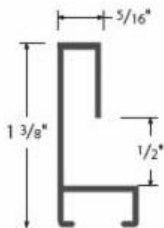

New from Nielsen Bainbridge

Please contact your sales rep. to see the new collections.

introducing the TIFFANY COLLECTION by nielsen®

Beautiful polished finishes on a clean, simple profile are ideal for contemporary and modern styles

- Rich jewel tone finishes enhance modern and sophisticated design styles
- Polished finishes mimic popular jewelry tones
- Best selling anodized finishes offer a sleek, flawless surface
- Proudly made in the USA

ML129-01
Silver

ML129-07
Bronze

ML129-13
Contrast Grey

ML129-15
Amber

ML129-20
Black

ML129-52
Bright White

introducing the FUSION COLLECTION by nielsen®

Rich, brushed finishes in neutral metallic tones enhance classic and casual art

- Beautiful brushed texture on a soft, angled profile
- The strength of aluminum makes these profiles ideal for over-sized images
- Best selling brushed finishes complement clean, modern décor
- Proudly made in the USA