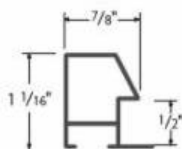

ML13052
Bright White

ML130400
BR Satin Aluminum

ML130414
BR Satin German
Silver

ML130421
BR Satin Black

ML130423
BR Satin Antique
Gold

ML130475
BR Satin Chocolate

2017 Master discontinued list

Please click [here](#) for the current 2017 discontinued product list.